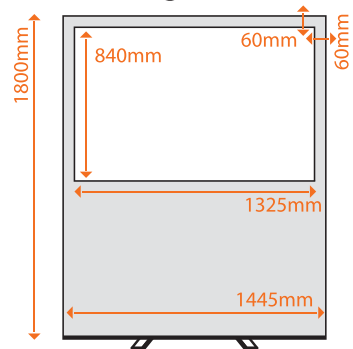

# Glazed Office Screen Sizes (mm)

Product Code: GOS1212

size: 1200 high x 1200 wide

Product Code: GOS1215

size: 1200 high x 1500 wide

Product Code: GOS1218

size: 1200 high x 1800 wide

Product Code: GOS1512

size: 1500 high x 1200 wide

Product Code: GOS1514

size: 1500 high x 1445 wide

Product Code: GOS1518

size: 1445 high x 1800 wide

Product Code: GOS1812

size: 1800 high x 1200 wide

Product Code: GOS1815

size: 1800 high x 1445 wide

web : [www.ral-display.co.uk](http://www.ral-display.co.uk)

e-mail : [sales@ral-display.co.uk](mailto:sales@ral-display.co.uk)

tel : (0116) 2554640

fax : (0116) 2550572

R.A.L Display Marketing Ltd, 2 Cranmer Street, Leicester LE3 0QA