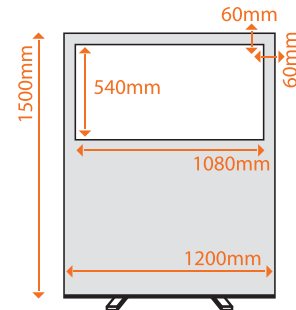

# Glazed Office Screen Sizes (mm)

Product Code: GOS1212

size: 1200 high x 1200 wide

Product Code: GOS1215

size: 1200 high x 1500 wide

Product Code: GOS1218

size: 1200 high x 1800 wide

Product Code: GOS1512

size: 1500 high x 1200 wide

Product Code: GOS1514

size: 1500 high x 1445 wide

Product Code: GOS1518

size: 1445 high x 1800 wide

Product Code: GOS1812

size: 1800 high x 1200 wide

Product Code: GOS1815

size: 1800 high x 1445 wide

web : [www.ral-display.co.uk](http://www.ral-display.co.uk)

e-mail : [sales@ral-display.co.uk](mailto:sales@ral-display.co.uk)

tel : (0116) 2554640

fax : (0116) 2550572

R.A.L Display Marketing Ltd, 2 Cranmer Street, Leicester LE3 0QA