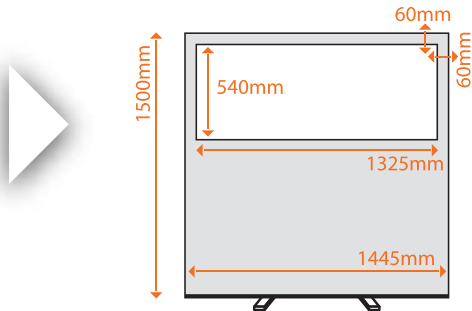

# Glazed Office Screen Sizes (mm)

Product Code: GOS1212

size: 1200 high x 1200 wide

Product Code: GOS1215

size: 1200 high x 1500 wide

Product Code: GOS1218

size: 1200 high x 1800 wide

Product Code: GOS1512

size: 1500 high x 1200 wide

Product Code: GOS1514

size: 1500 high x 1445 wide

Product Code: GOS1518

size: 1445 high x 1800 wide

Product Code: GOS1812

size: 1800 high x 1200 wide

Product Code: GOS1815

size: 1800 high x 1445 wide

web : [www.ral-display.co.uk](http://www.ral-display.co.uk)

e-mail : [sales@ral-display.co.uk](mailto:sales@ral-display.co.uk)

tel : (0116) 2554640

fax : (0116) 2550572

R.A.L Display Marketing Ltd, 2 Cranmer Street, Leicester LE3 0QA