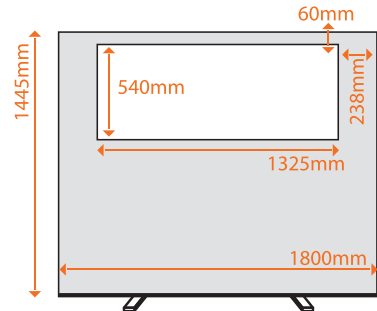

# Glazed Office Screen Sizes (mm)

Product Code: GOS1212

size: 1200 high x 1200 wide

Product Code: GOS1215

size: 1200 high x 1500 wide

Product Code: GOS1218

size: 1200 high x 1800 wide

Product Code: GOS1512

size: 1500 high x 1200 wide

Product Code: GOS1514

size: 1500 high x 1445 wide

Product Code: GOS1518

size: 1445 high x 1800 wide

Product Code: GOS1812

size: 1800 high x 1200 wide

Product Code: GOS1815

size: 1800 high x 1445 wide

web : [www.ral-display.co.uk](http://www.ral-display.co.uk)

e-mail : [sales@ral-display.co.uk](mailto:sales@ral-display.co.uk)

tel : (0116) 2554640

fax : (0116) 2550572

R.A.L Display Marketing Ltd, 2 Cranmer Street, Leicester LE3 0QA