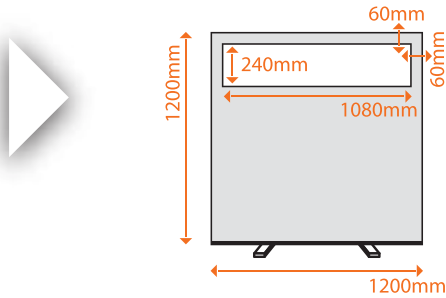

# Glazed Office Screen Sizes (mm)

Product Code: GOS1212

size: 1200 high x 1200 wide

Product Code: GOS1215

size: 1200 high x 1500 wide

Product Code: GOS1218

size: 1200 high x 1800 wide

Product Code: GOS1512

size: 1500 high x 1200 wide

Product Code: GOS1514

size: 1500 high x 1445 wide

Product Code: GOS1518

size: 1445 high x 1800 wide

Product Code: GOS1812

size: 1800 high x 1200 wide

Product Code: GOS1815

size: 1800 high x 1445 wide

web : [www.ral-display.co.uk](http://www.ral-display.co.uk)

e-mail : [sales@ral-display.co.uk](mailto:sales@ral-display.co.uk)

tel : (0116) 2554640

fax : (0116) 2550572

R.A.L Display Marketing Ltd, 2 Cranmer Street, Leicester LE3 0QA