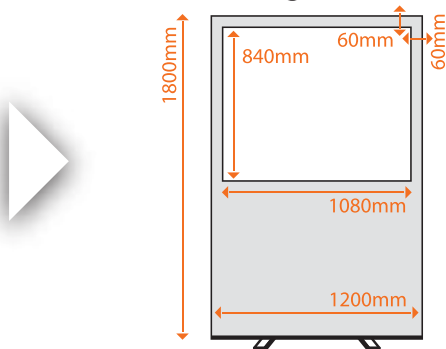

# Glazed Office Screen Sizes (mm)

Product Code: GOS1212

size: 1200 high x 1200 wide

Product Code: GOS1215

size: 1200 high x 1500 wide

Product Code: GOS1218

size: 1200 high x 1800 wide

Product Code: GOS1512

size: 1500 high x 1200 wide

Product Code: GOS1514

size: 1500 high x 1445 wide

Product Code: GOS1518

size: 1445 high x 1800 wide

Product Code: GOS1812

size: 1800 high x 1200 wide

Product Code: GOS1815

size: 1800 high x 1445 wide

web : [www.ral-display.co.uk](http://www.ral-display.co.uk)

e-mail : [sales@ral-display.co.uk](mailto:sales@ral-display.co.uk)

tel : (0116) 2554640

fax : (0116) 2550572

R.A.L Display Marketing Ltd, 2 Cranmer Street, Leicester LE3 0QA