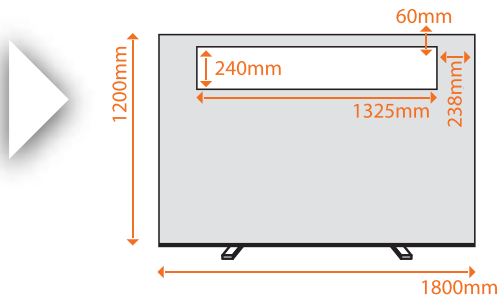

# Glazed Office Screen Sizes (mm)

Product Code: GOS1212

size: 1200 high x 1200 wide

Product Code: GOS1215

size: 1200 high x 1500 wide

Product Code: GOS1218

size: 1200 high x 1800 wide

Product Code: GOS1512

size: 1500 high x 1200 wide

Product Code: GOS1514

size: 1500 high x 1445 wide

Product Code: GOS1518

size: 1445 high x 1800 wide

Product Code: GOS1812

size: 1800 high x 1200 wide

Product Code: GOS1815

size: 1800 high x 1445 wide

web : [www.ral-display.co.uk](http://www.ral-display.co.uk)

e-mail : [sales@ral-display.co.uk](mailto:sales@ral-display.co.uk)

tel : (0116) 2554640

fax : (0116) 2550572

R.A.L Display Marketing Ltd, 2 Cranmer Street, Leicester LE3 0QA