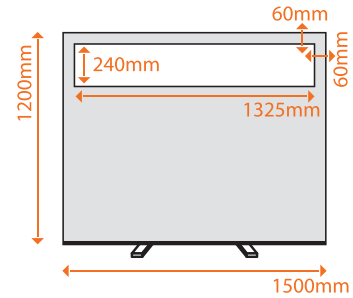

# Glazed Office Screen Sizes (mm)

Product Code: GOS1212

size: 1200 high x 1200 wide

Product Code: GOS1215

size: 1200 high x 1500 wide

Product Code: GOS1218

size: 1200 high x 1800 wide

Product Code: GOS1512

size: 1500 high x 1200 wide

Product Code: GOS1514

size: 1500 high x 1445 wide

Product Code: GOS1518

size: 1445 high x 1800 wide

Product Code: GOS1812

size: 1800 high x 1200 wide

Product Code: GOS1815

size: 1800 high x 1445 wide

web : [www.ral-display.co.uk](http://www.ral-display.co.uk)

e-mail : [sales@ral-display.co.uk](mailto:sales@ral-display.co.uk)

tel : (0116) 2554640

fax : (0116) 2550572

R.A.L Display Marketing Ltd, 2 Cranmer Street, Leicester LE3 0QA