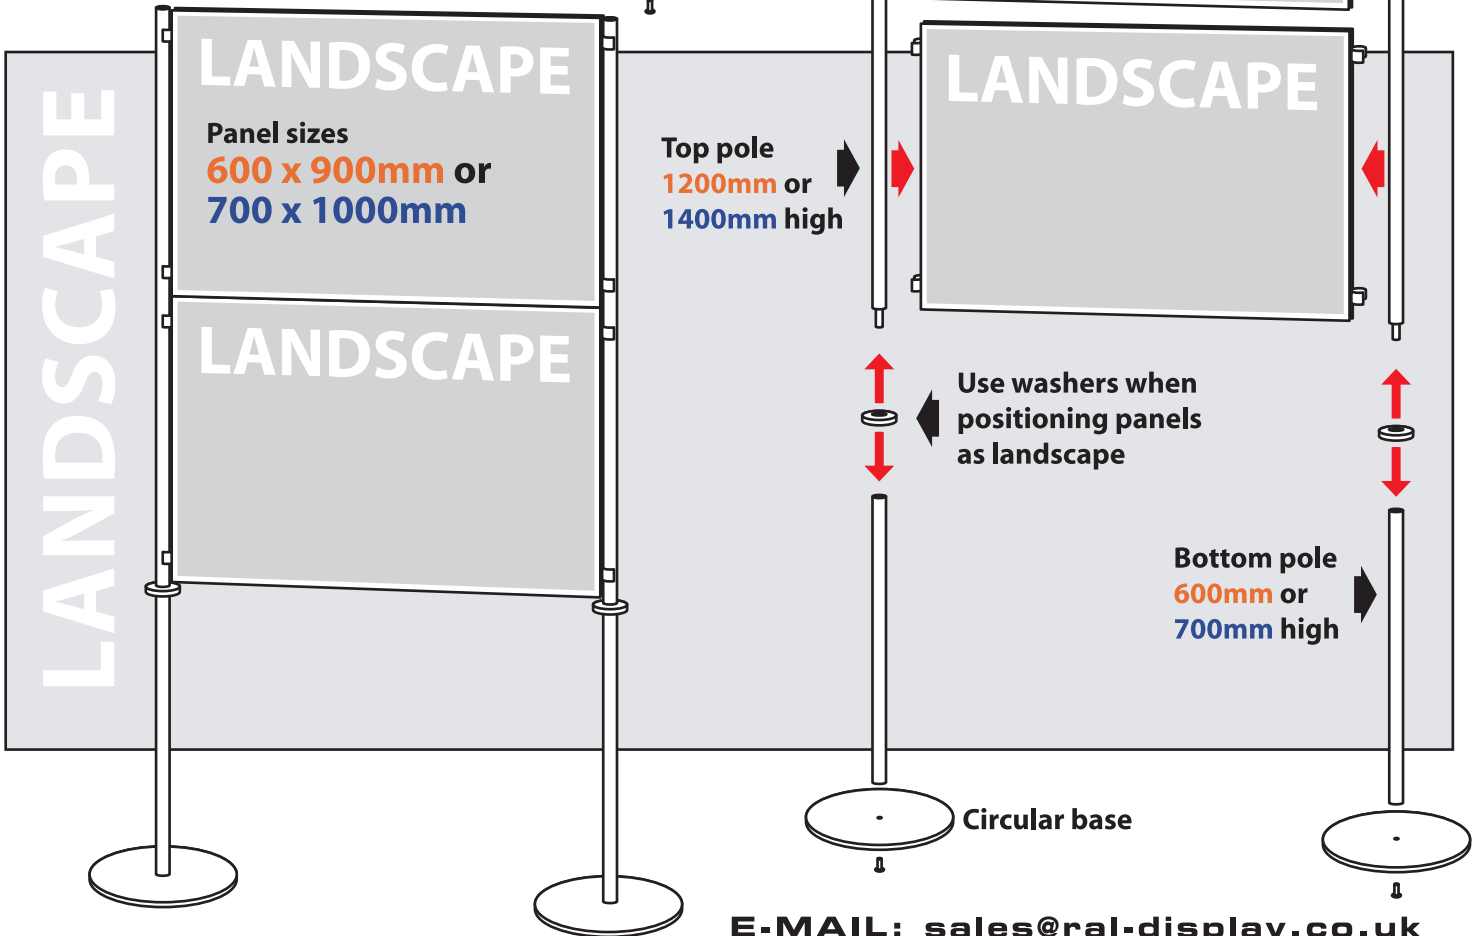

Panel & Pole key:

Both sizes can be positioned Landscape or Portrait

- : Standard size kit
- : Large size kit

MODULAR

ASSEMBLY INSTRUCTIONS

E-MAIL: sales@ral-display.co.uk

Tel: (0116) 2554640 Fax: (0116) 2550572

R.A.L DISPLAY MARKETING LTD, 2 CRANMER STREET, LEICESTER LE3 0QA