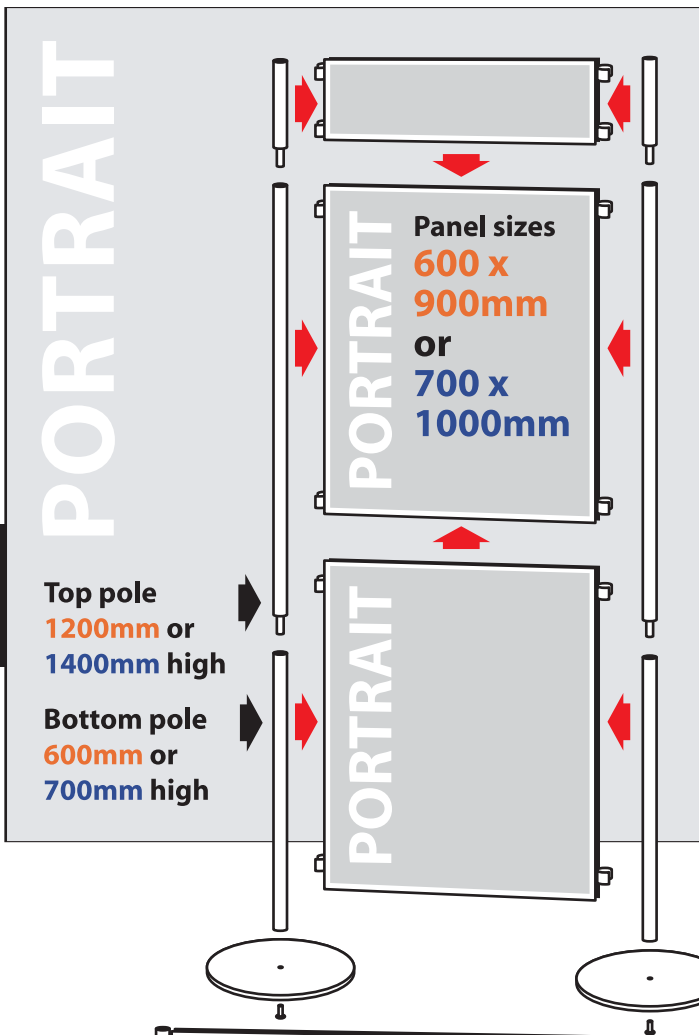

Panel & Pole key:

Both sizes can be positioned Landscape or Portrait

- : Standard size kit
- : Large size kit

MODULAR

ASSEMBLY INSTRUCTIONS

E-MAIL: sales@ral-display.co.uk

Tel: (0116) 2554640 Fax: (0116) 2550572