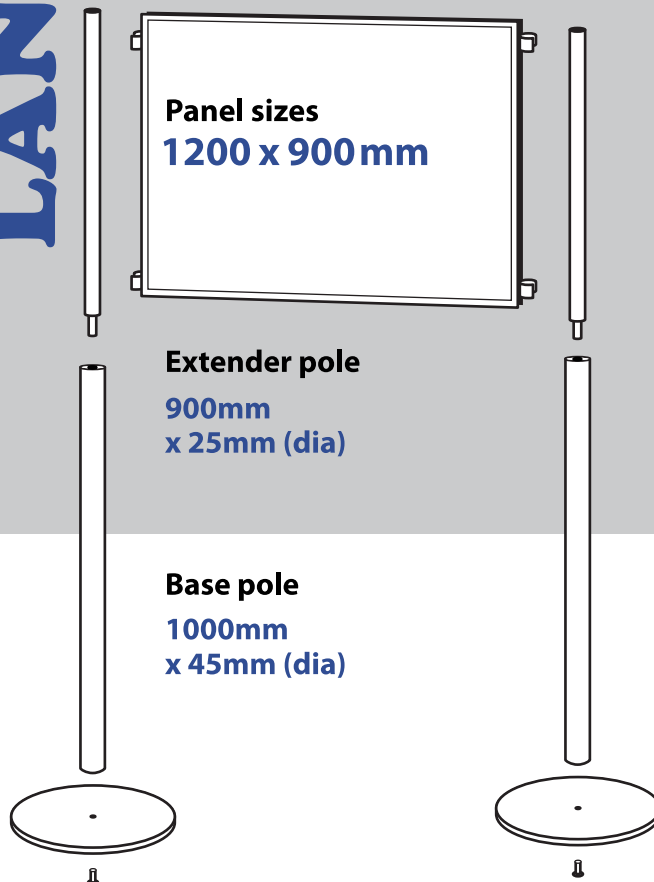

### PORTRAIT

Extender pole  
1200mm  
x 25mm (dia)

Base pole  
1000mm  
x 45mm (dia)

### LANDSCAPE

Extender pole  
900mm  
x 25mm (dia)

Base pole  
1000mm  
x 45mm (dia)

**Ideal for:  
A0 size posters**

web : [www.ral-display.co.uk](http://www.ral-display.co.uk)

e-mail : [sales@ral-display.co.uk](mailto:sales@ral-display.co.uk)