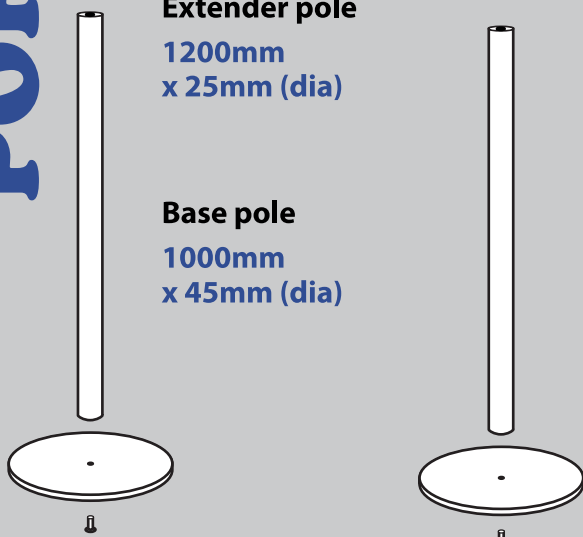

### PORTRAIT

Extender pole  
1200mm  
x 25mm (dia)

Base pole  
1000mm  
x 45mm (dia)

### LANDSCAPE

Extender pole  
900mm  
x 25mm (dia)

Base pole  
1000mm  
x 45mm (dia)

**Ideal for:  
A0 size posters**

web : [www.ral-display.co.uk](http://www.ral-display.co.uk)

e-mail : [sales@ral-display.co.uk](mailto:sales@ral-display.co.uk)