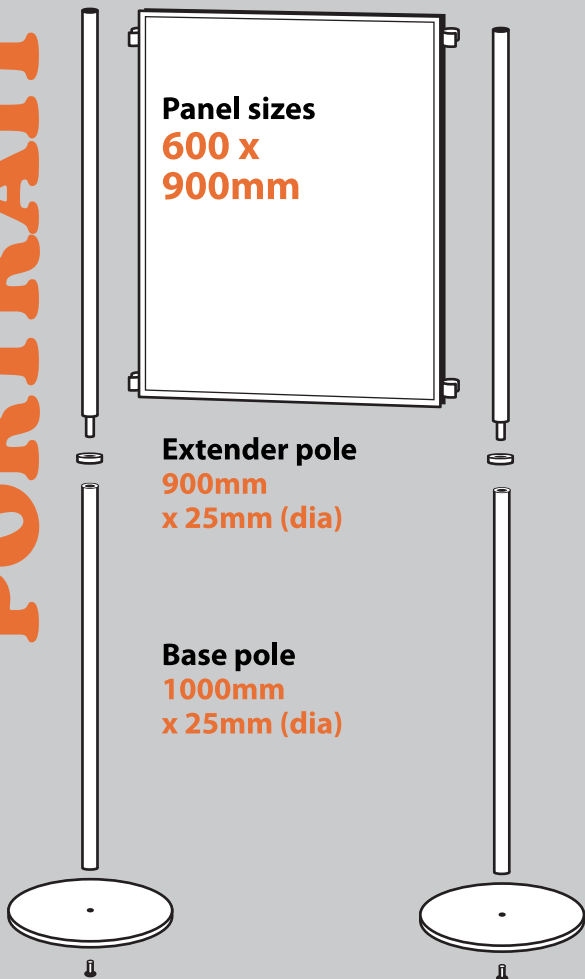

MODULAR ELEVATED PANELS

ASSEMBLY INSTRUCTIONS

PORTRAIT

Extender pole
900mm
x 25mm (dia)

Base pole
1000mm
x 25mm (dia)

LANDSCAPE

Ideal for:
A1 size posters

Extender pole
600mm
x 25mm (dia)

Base pole
1000mm
x 25mm (dia)

web : www.ral-display.co.uk

e-mail : sales@ral-display.co.uk

tel : (0116) 2554640

fax : (0116) 2550572

R.A.L Display Marketing Ltd, 2 Cranmer Street, Leicester LE3 0QA