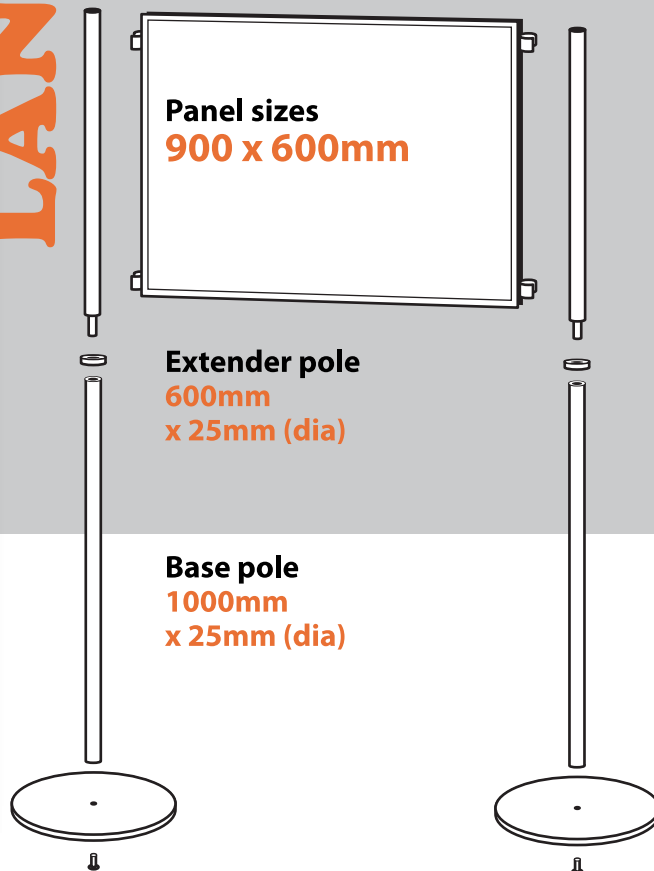

MODULAR ELEVATED PANELS

ASSEMBLY INSTRUCTIONS

PORTRAIT

Extender pole
900mm
x 25mm (dia)

Base pole
1000mm
x 25mm (dia)

LANDSCAPE

Ideal for:
A1 size posters

Extender pole
600mm
x 25mm (dia)

Base pole
1000mm
x 25mm (dia)

web : www.ral-display.co.uk

e-mail : sales@ral-display.co.uk

tel : (0116) 2554640

fax : (0116) 2550572

R.A.L Display Marketing Ltd, 2 Cranmer Street, Leicester LE3 0QA