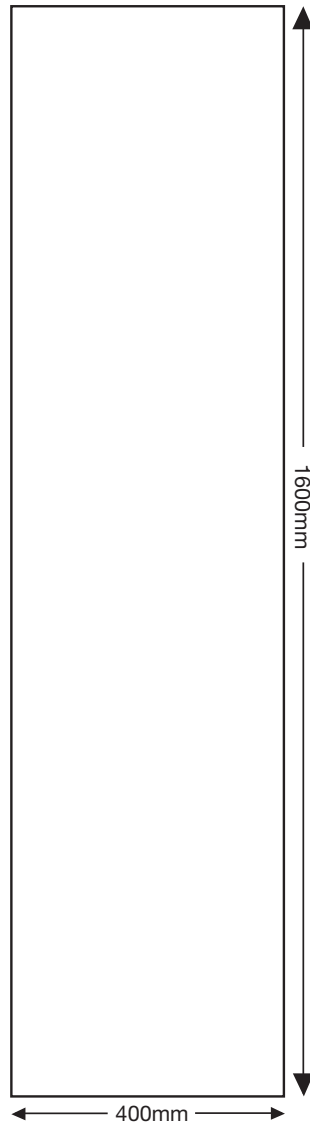

ARTWORK TEMPLATE: Elite Free Standing Signage

Actual Size: 1600mm (h) x 400mm (w)

CHECKLIST

- Create document at full size and save as a high resolution PDF or EPS file.
- DO NOT add any crop marks, registration marks or outside bleed.
- Please make sure all pictures and graphics are embedded in the artwork.
- Convert ALL text and fonts to outlines.
- Supply in CMYK colour mode.

ARTWORK TEMPLATE: Elite Free Standing Signage

Actual Size: 1800mm (h) x 600mm (w)

CHECKLIST

- Create document at full size and save as a high resolution PDF or EPS file.
- DO NOT add any crop marks, registration marks or outside bleed.
- Please make sure all pictures and graphics are embedded in the artwork.
- Convert ALL text and fonts to outlines.
- Supply in CMYK colour mode.

ARTWORK TEMPLATE: Elite Free Standing Signage

Actual Size: 2000mm (h) x 800mm (w)

CHECKLIST

- Create document at full size and save as a high resolution PDF or EPS file.
- DO NOT add any crop marks, registration marks or outside bleed.
- Please make sure all pictures and graphics are embedded in the artwork.
- Convert ALL text and fonts to outlines.
- Supply in CMYK colour mode.