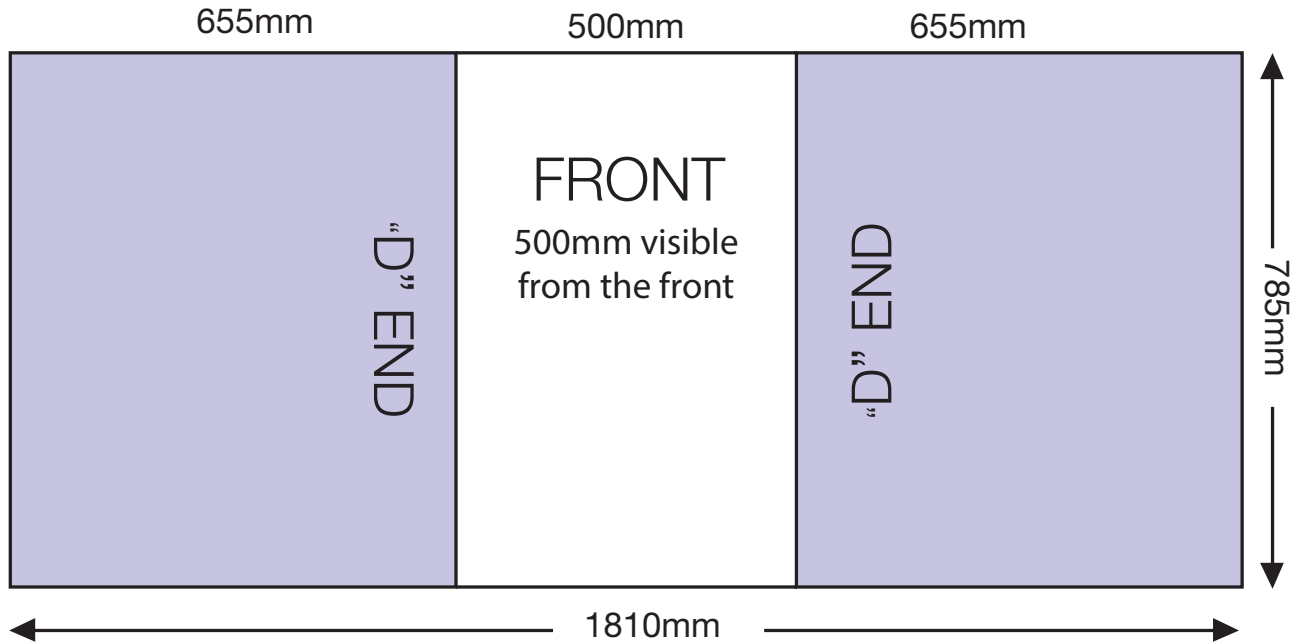

## ARTWORK TEMPLATE: Graphic Wrap

Actual Size: 1810mm x 785mm

### CHECKLIST

- Document size is 1810mm (wide) x 785mm (high).
- Supply as a high resolution PDF or EPS file.
- Do not add any crop marks, registration marks, panel lines or outside bleed.
- Supply in CMYK colour mode.
- PLEASE CONVERT ALL TEXT TO OUTLINES.