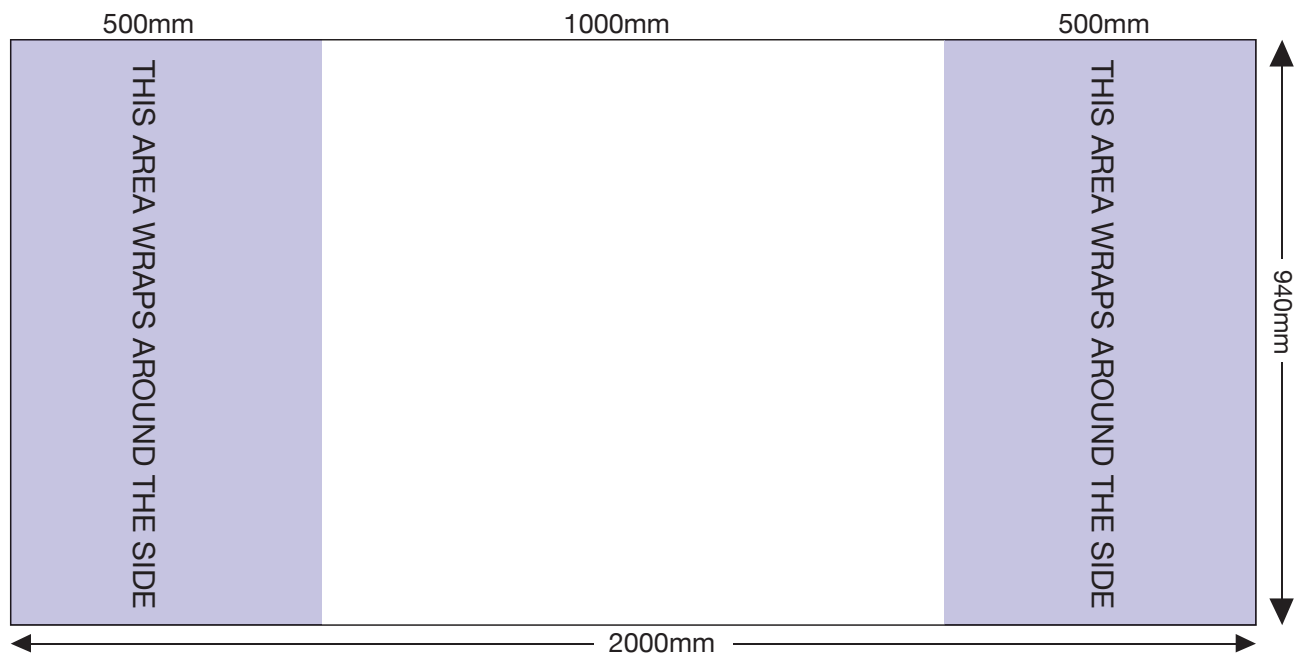

ARTWORK TEMPLATE: Opal Counter

Actual Size: 2000mm x 940mm

Quarter Size Artwork: 500mm x 235mm

CHECKLIST

- Create document at 1/4 size and save as a high resolution PDF or EPS file. 1/4 size: 500(w) x 235(h)mm
- Please note that only the centre area (1000mm) is directly visible from the front.
- DO NOT add any crop marks, registration marks, panel lines or outside bleed.
- Please make sure all pictures and graphics are embedded in the artwork.
- Convert ALL text and fonts to outlines (curves).
- Supply in CMYK colour mode.