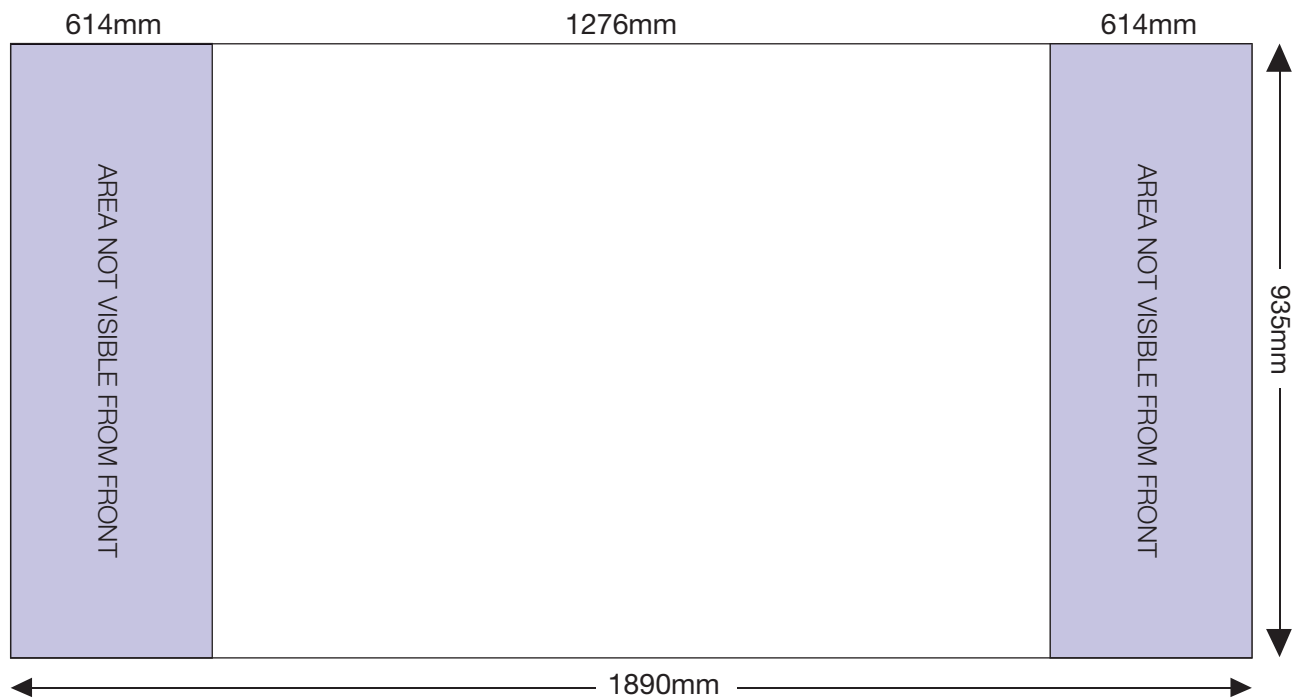

ARTWORK TEMPLATE: Pearl 2 Counter

Actual Size: 1890mm x 935mm

Quarter Size Artwork: 472.50mm x 233.75mm

CHECKLIST

- Create document at 1/4 size and save as a high resolution PDF or EPS file.
1/4 size: 472.50(w) x 233.75(h)mm
- Please note that only the centre area (520mm) is directly visible from the front.
- DO NOT add any crop marks, registration marks, panel lines or outside bleed.
- Please make sure all pictures and graphics are embedded in the artwork.
- Convert ALL text to outlines.
- Supply in CMYK colour mode.