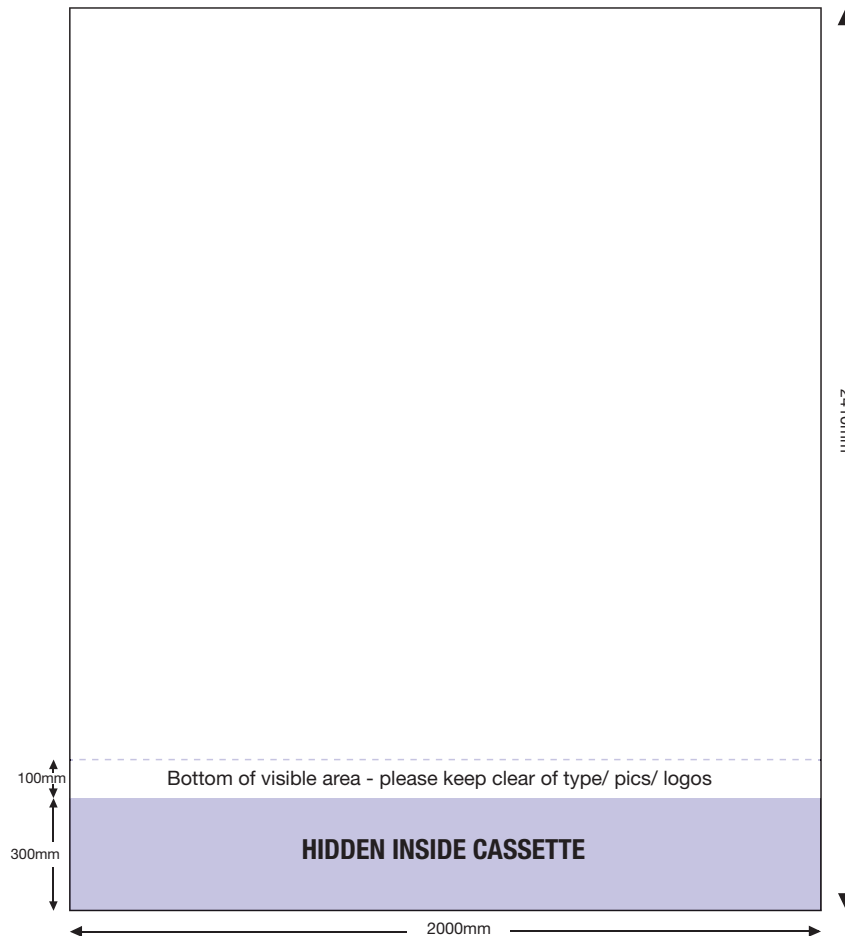

## ARTWORK TEMPLATE: V5000 Banner 1200mm wide

**Actual Size:** 1200mm (w) x 2140mm (h)

**Actual Size with bleed:** 1206mm (w) x 2416mm (h)

**Quarter Size Artwork with bleed:** 301.5mm (w) x 604mm (h)

## ARTWORK TEMPLATE: V5000 Banner 1500mm wide

**Actual Size:** 1500mm (w) x 2140mm (h)

**Actual Size with bleed:** 1506mm (w) x 2416mm (h)

**Quarter Size Artwork with bleed:** 376.5mm (w) x 604mm (h)

### CHECKLIST

- Create document at 1/4 size and save as a high resolution PDF or EPS file. 1/4 size: 376.5mm (w) x 604mm (h) includes bleed.
- Please note that 300mm (full size) is hidden inside the cassette at the bottom.
- DO NOT add any crop marks, registration marks or panel lines.
- Please make sure all pictures and graphics are embedded in the artwork.
- Convert ALL text and fonts to outlines (curves).
- Supply in CMYK colour mode.

## ARTWORK TEMPLATE: V5000 Banner 2000mm wide

**Actual Size:** 2000mm (w) x 2140mm (h)

**Actual Size with bleed:** 2006mm (w) x 2416mm (h)

**Quarter Size Artwork with bleed:** 501.5mm (w) x 604mm (h)