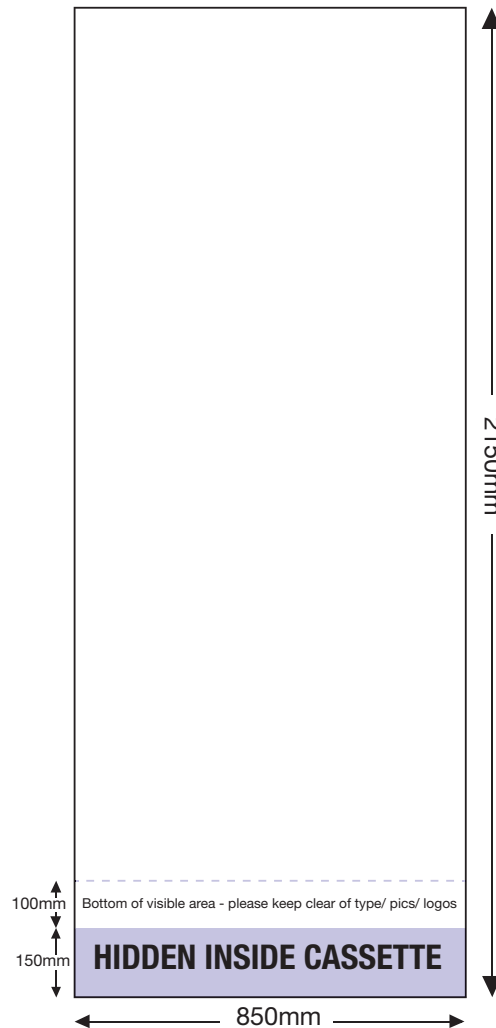

ARTWORK TEMPLATE: V6000 Banner 850mm wide

Actual Size: 850mm (w) x 2150mm (h)

Quarter Size Artwork: 212.5mm (w) x 537.5mm (h)

CHECKLIST

- Create document at 1/4 size and save as a high resolution PDF or EPS file. 1/4 size: 212.5mm (w) x 537.5mm (h)
- Please note that 150mm (full size) is hidden inside the cassette at the bottom.
- DO NOT add any crop marks, registration marks, panel lines or outside bleed.
- Please make sure all pictures and graphics are embedded in the artwork.
- Convert ALL text and fonts to outlines (curves).
- Supply in CMYK colour mode.

ARTWORK TEMPLATE: V6000 Banner 1000mm wide

Actual Size: 1000mm (w) x 2150mm (h)

Quarter Size Artwork: 250mm (w) x 537.5mm (h)

CHECKLIST

- Create document at ¼ size and save as a high resolution PDF or EPS file. 1/4 size: 250mm (w) x 537.5mm (h)
- Please note that 150mm (full size) is hidden inside the cassette at the bottom.
- DO NOT add any crop marks, registration marks, panel lines or outside bleed.
- Please make sure all pictures and graphics are embedded in the artwork.
- Convert ALL text and fonts to outlines (curves).
- Supply in CMYK colour mode.