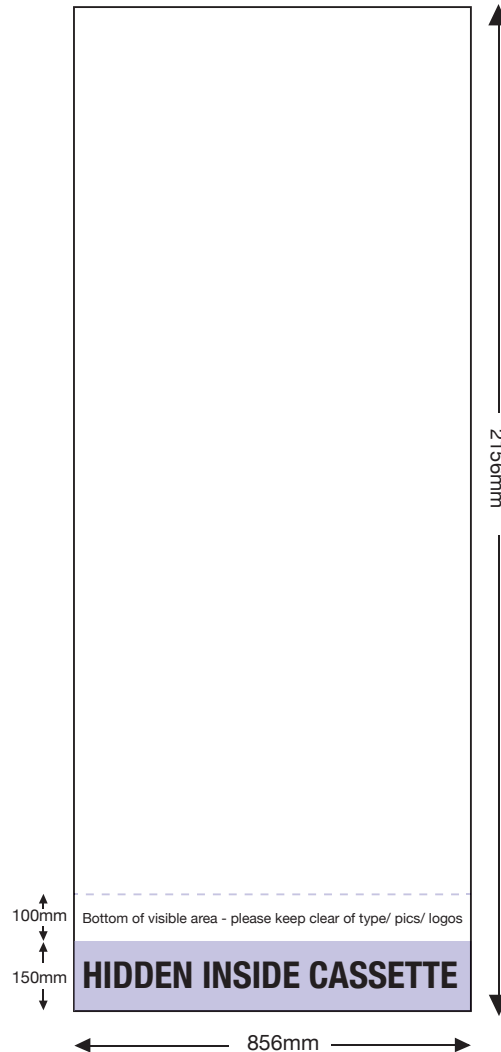

## ARTWORK TEMPLATE: VX3085 850mm Wide Banner

**Actual Size:** 2156mm x 856mm (includes 3mm bleed)

**Quarter Size Artwork:** 539mm x 214mm (includes bleed)

### CHECKLIST

- Create document at ¼ size and save as a high resolution PDF 539mm (h) x 214mm (w)
- Please note that 150mm (full size) is hidden inside the cassette at the bottom.
- DO NOT add any crop marks or registration marks.
- Please make sure all pictures and graphics are embedded in the artwork.
- Convert ALL text and fonts to outlines.
- Supply in CMYK colour mode.

## ARTWORK TEMPLATE: VX3085 1000mm Wide Banner

**Actual Size:** 2156mm x 1006mm (includes 3mm bleed)

**Quarter Size Artwork:** 539mm x 251.5mm (includes bleed)

## ARTWORK TEMPLATE: VX3085 1200mm Wide Banner

**Actual Size:** 2156mm x 1206mm (includes 3mm bleed)

**Quarter Size Artwork:** 539mm x 301.5mm (includes bleed)