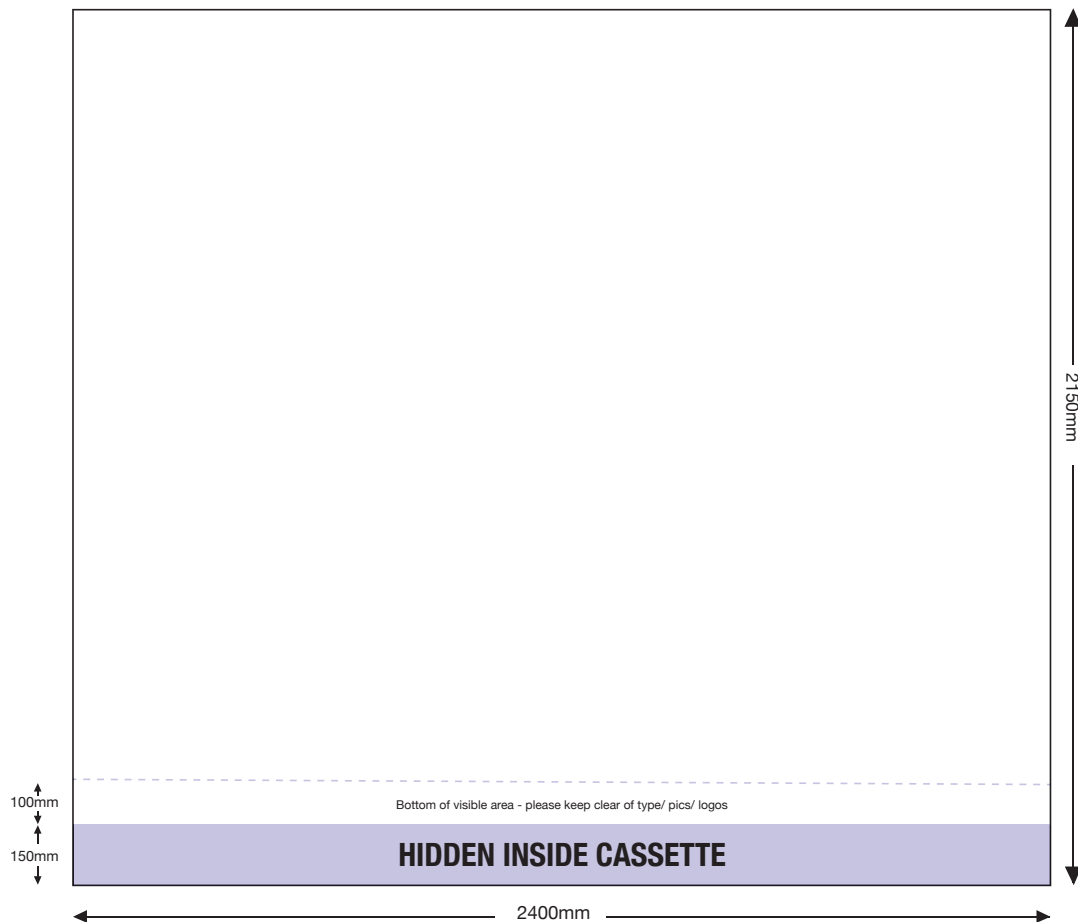

ARTWORK TEMPLATE: VX3085 2400mm Wide Banner

Actual Size: 2156mm x 2406mm (includes 3mm bleed)

Quarter Size Artwork: 539mm x 601.5mm (includes bleed)

CHECKLIST

- Create document at 1/4 size and save as a high resolution PDF 601.5(w) x 539(h)mm which includes bleed.
- Please note that 150mm (full size) is hidden inside the cassette at the bottom.
- DO NOT add any crop marks or registration marks.
- Please make sure all pictures and graphics are embedded in the artwork.
- Convert ALL text and fonts to outlines.
- Supply in CMYK colour mode.