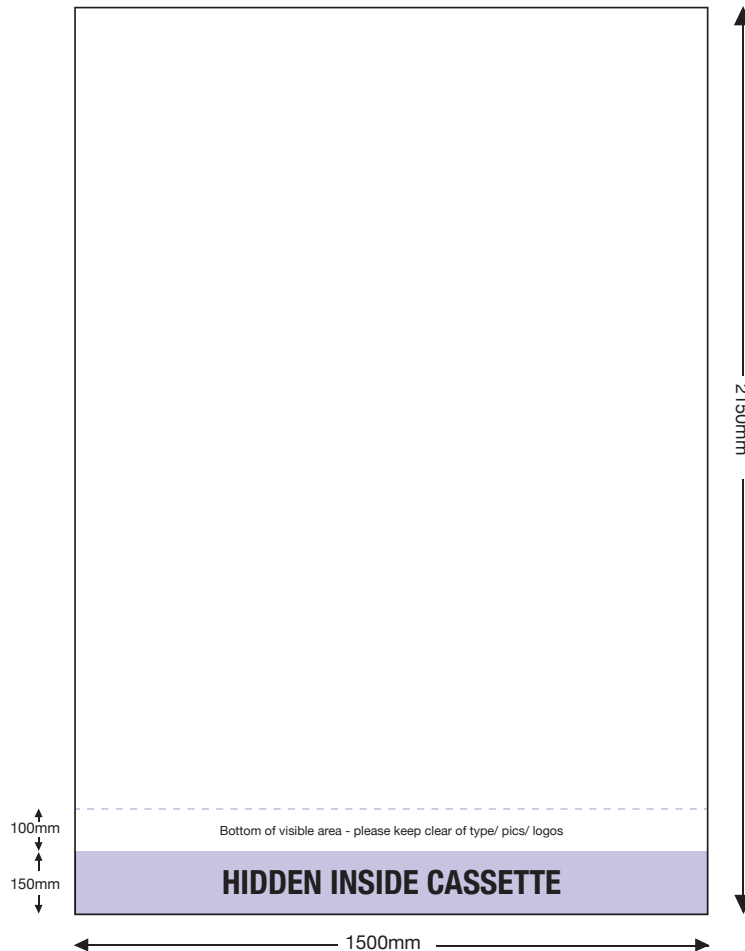

## ARTWORK TEMPLATE: VX3085 1200mm Wide Banner

**Actual Size:** 2156mm x 1206mm (includes 3mm bleed)

**Quarter Size Artwork:** 539mm x 301.5mm (includes bleed)

## ARTWORK TEMPLATE: VX3085 1500mm Wide Banner

**Actual Size:** 2156mm x 1506mm (includes 3mm bleed)

**Quarter Size Artwork:** 539mm x 376.5mm (includes bleed)

## ARTWORK TEMPLATE: VX3085 2000mm Wide Banner

**Actual Size:** 2156mm x 2006mm (includes 3mm bleed)

**Quarter Size Artwork:** 539mm x 501.5mm (includes bleed)

## ARTWORK TEMPLATE: VX3085 2400mm Wide Banner

**Actual Size:** 2156mm x 2406mm (includes 3mm bleed)

**Quarter Size Artwork:** 539mm x 601.5mm (includes bleed)