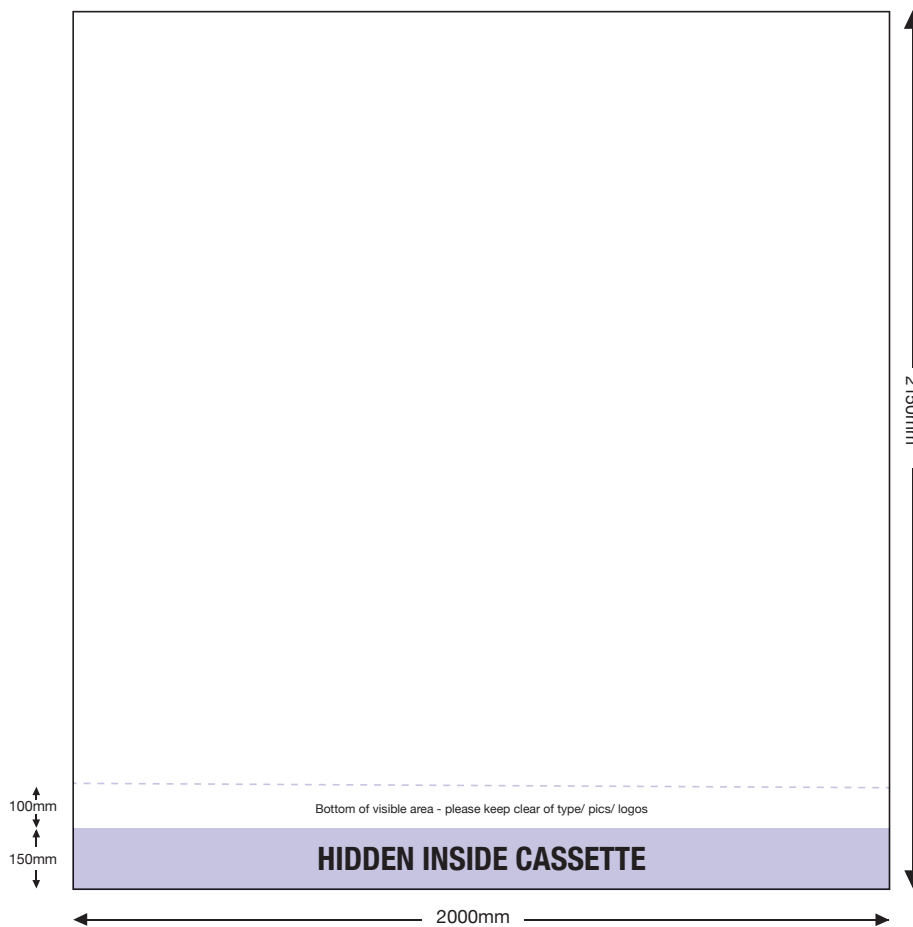

ARTWORK TEMPLATE: VX3085 2000mm Wide Banner

Actual Size: 2156mm x 2006mm (includes 3mm bleed)

Quarter Size Artwork: 539mm x 501.5mm (includes bleed)

CHECKLIST

- Create document at 1/4 size and save as a high resolution PDF 501.5(w) x 539(h)mm which includes bleed.
- Please note that 150mm (full size) is hidden inside the cassette at the bottom.
- DO NOT add any crop marks or registration marks.
- Please make sure all pictures and graphics are embedded in the artwork.
- Convert ALL text and fonts to outlines.
- Supply in CMYK colour mode.