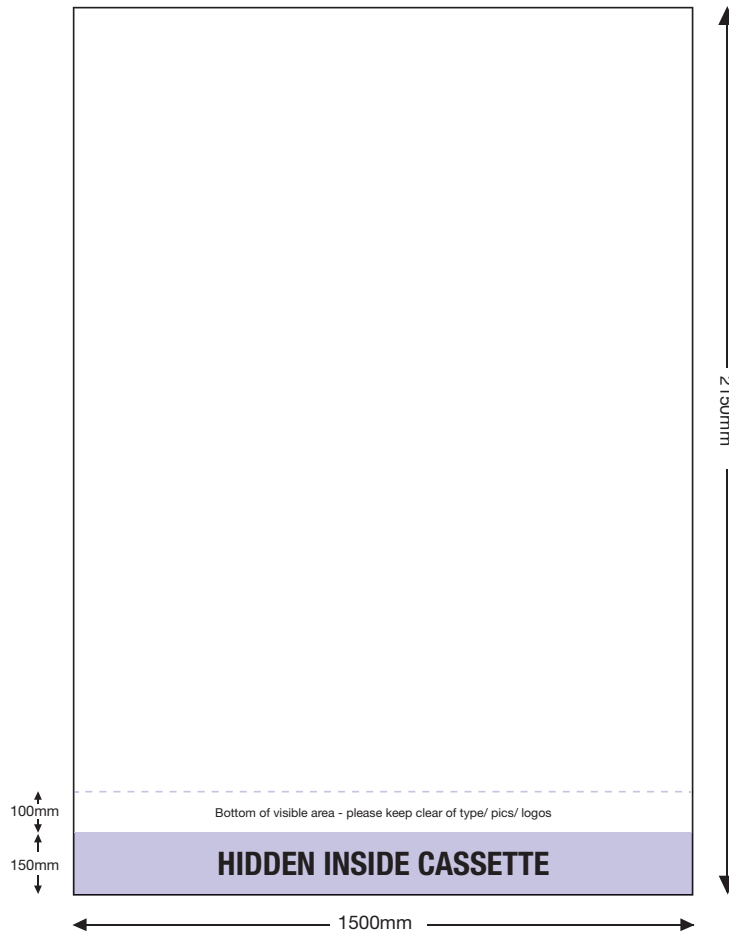

## ARTWORK TEMPLATE: VX3085 1200mm Wide Banner

**Actual Size:** 2156mm x 1206mm (includes 3mm bleed)

**Quarter Size Artwork:** 539mm x 301.5mm (includes bleed)

## ARTWORK TEMPLATE: VX3085 1500mm Wide Banner

**Actual Size:** 2156mm x 1506mm (includes 3mm bleed)

**Quarter Size Artwork:** 539mm x 376.5mm (includes bleed)

## ARTWORK TEMPLATE: VX3085 2000mm Wide Banner

**Actual Size:** 2156mm x 2006mm (includes 3mm bleed)

**Quarter Size Artwork:** 539mm x 501.5mm (includes bleed)

## ARTWORK TEMPLATE: VX3085 2400mm Wide Banner

**Actual Size:** 2156mm x 2406mm (includes 3mm bleed)

**Quarter Size Artwork:** 539mm x 601.5mm (includes bleed)