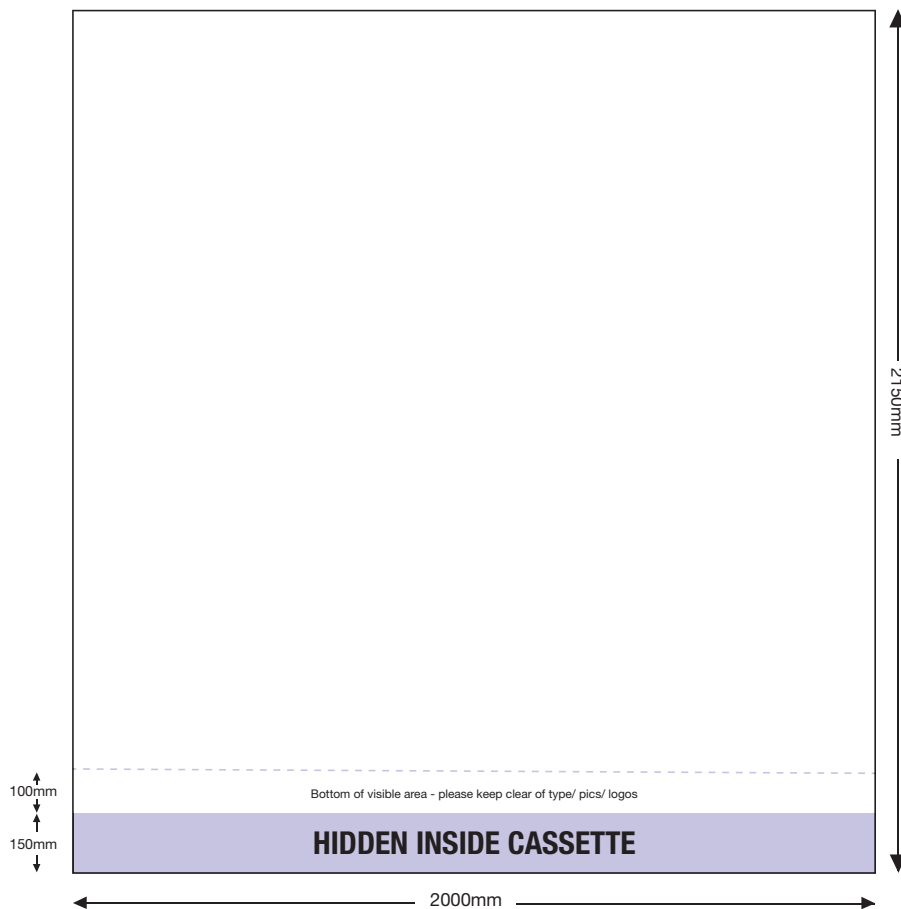

ARTWORK TEMPLATE: VX3085 2000mm Wide Banner

Actual Size: 2156mm x 2006mm (includes 3mm bleed)

Quarter Size Artwork: 539mm x 501.5mm (includes bleed)

CHECKLIST

- Create document at 1/4 size and save as a high resolution PDF or EPS file. 1/4 size: 501.5(w) x 539(h)mm which includes bleed.
- Please note that 150mm (full size) is hidden inside the cassette at the bottom.
- DO NOT add any crop marks or registration marks.
- Please make sure all pictures and graphics are embedded in the artwork.
- Convert ALL text and fonts to outlines.
- Supply in CMYK colour mode.