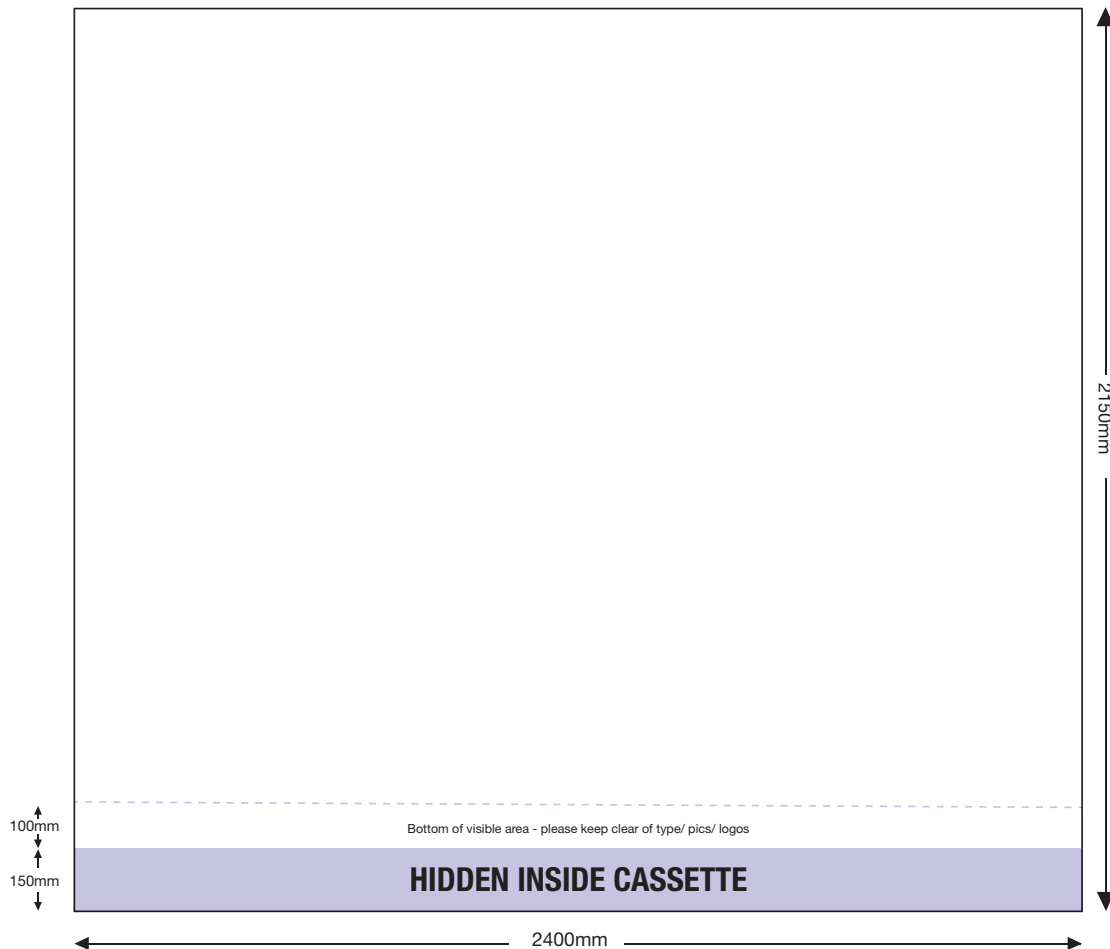

ARTWORK TEMPLATE: VX3085 2400mm Wide Banner

Actual Size: 2156mm x 2406mm (includes 3mm bleed)

Quarter Size Artwork: 539mm x 601.5mm (includes bleed)

CHECKLIST

- Create document at ¼ size and save as a high resolution PDF or EPS file. ¼ size: 601.5(w) x 539(h)mm which includes bleed.
- Please note that 150mm (full size) is hidden inside the cassette at the bottom.
- DO NOT add any crop marks or registration marks.
- Please make sure all pictures and graphics are embedded in the artwork.
- Convert ALL text and fonts to outlines.
- Supply in CMYK colour mode.