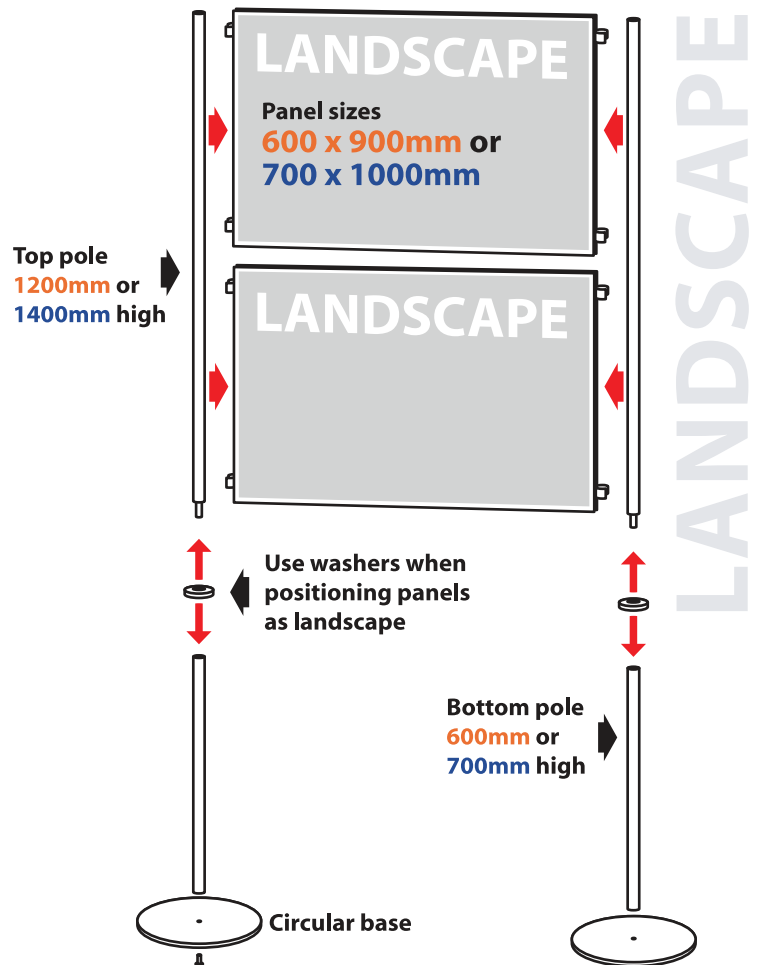

### Panel & Pole key:

Both sizes can be positioned  
Landscape or Portrait

- : Standard size kit
- : Large size kit

**Tel: 0116 2554640 Fax: 0116 2550572**