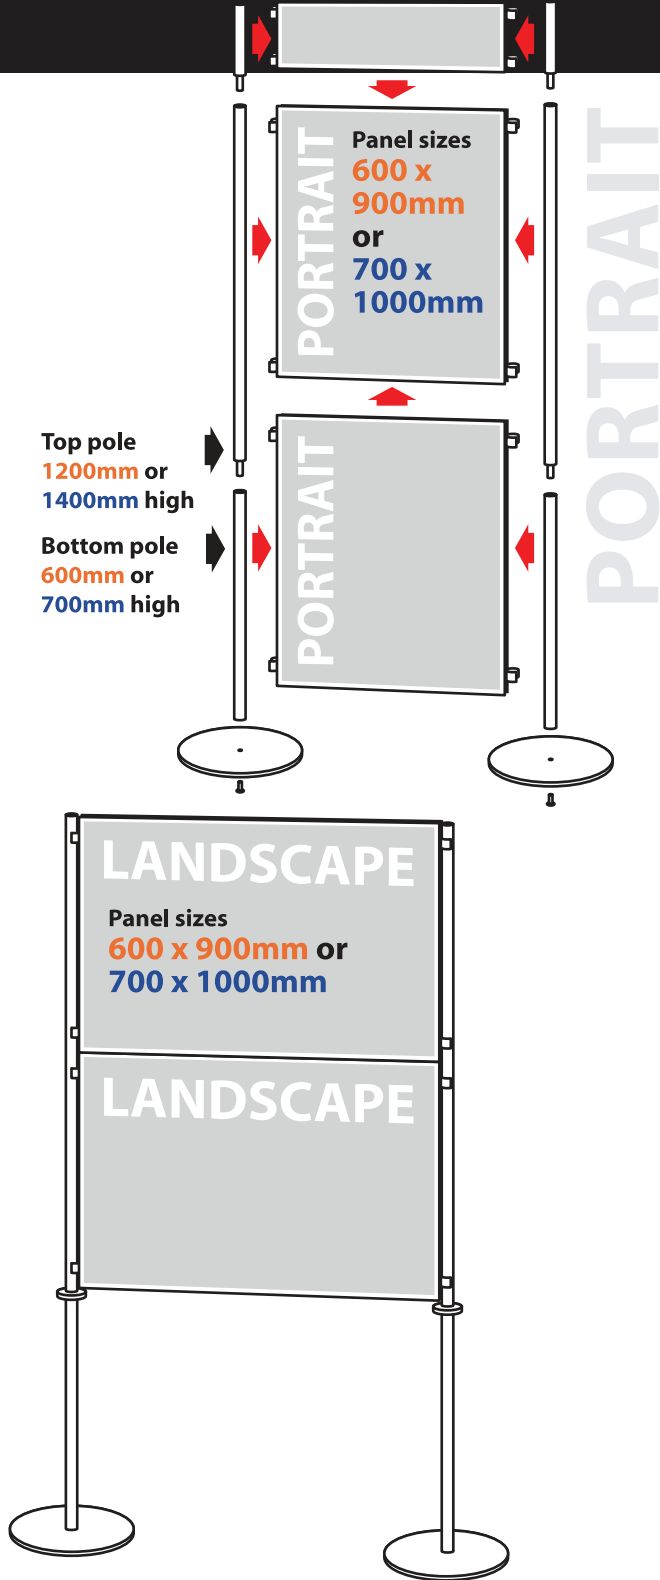

## ASSEMBLY INSTRUCTIONS

### Panel & Pole key:

Both sizes can be positioned  
Landscape or Portrait

- : Standard size kit
- : Large size kit

**Tel: 0116 2554640 Fax: 0116 2550572**