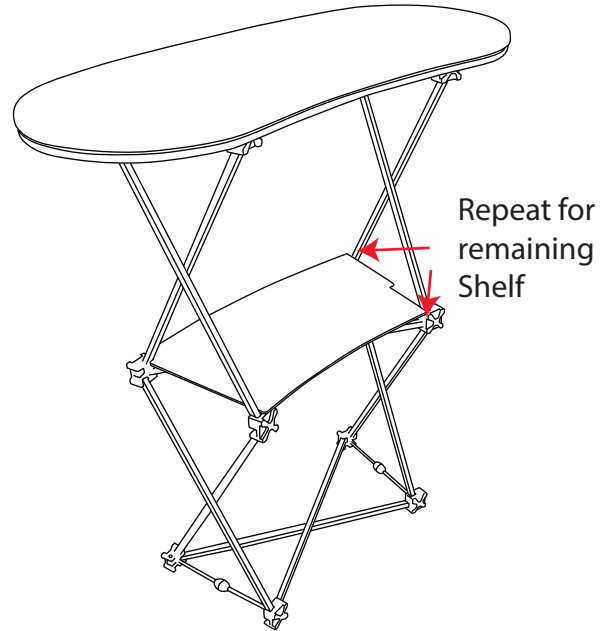

# Portable Counter with Printed Fabric Wrap

Hardware Dimension(mm)  
840(w)x 990(h) x 365(d)

Hardware Weight(kg):  
6.8 with Graphics

Packaged Weight(kg)  
8.5

Portable Counter with Printed Fabric Wrap

Installation

# Portable Counter with Printed Fabric Wrap

**3**

**4**

**5**

Repeat around the base of the unit.