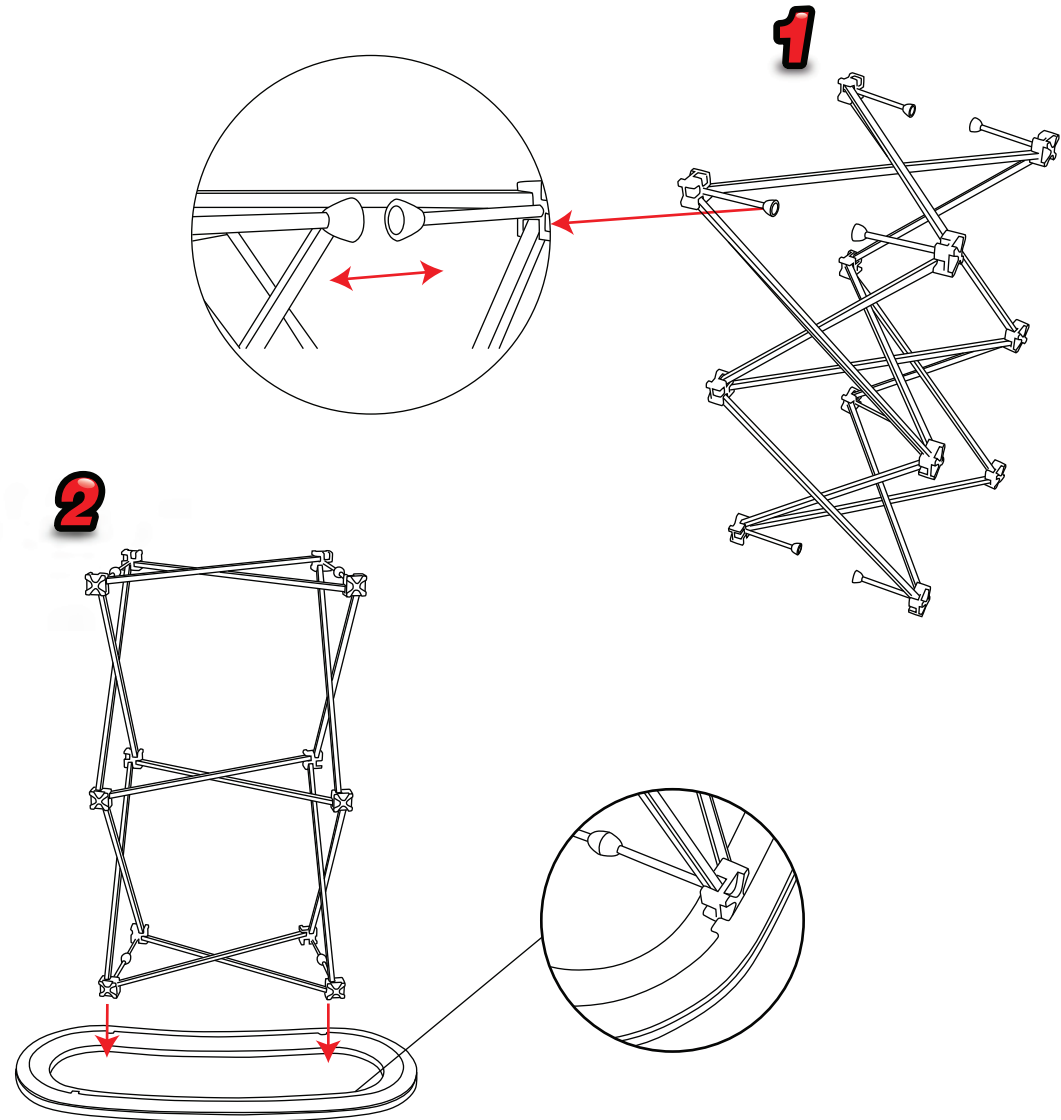

# Portable Counter with Printed Fabric Wrap

Hardware Dimension(mm)  
840(w)x 990(h) x 365(d)

Hardware Weight(kg):  
6.8 with Graphics

Packaged Weight(kg)  
8.5

Portable Counter with Printed Fabric Wrap

Installation

# Portable Counter with Printed Fabric Wrap

**3**

**4**

**5**

Repeat around the base of the unit.