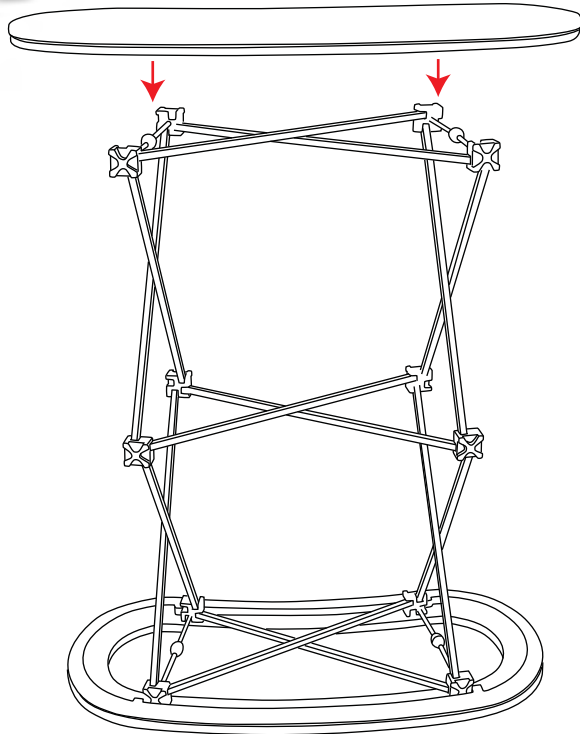

# Portable Counter with Printed Fabric Wrap

Hardware Dimension(mm)  
840(w)x 990(h) x 365(d)

Hardware Weight(kg):  
6.8 with Graphics

Packaged Weight(kg)  
8.5

Portable Counter with Printed Fabric Wrap

Installation

# Portable Counter with Printed Fabric Wrap

**3**

**4**

**5**

Repeat around the base of the unit.